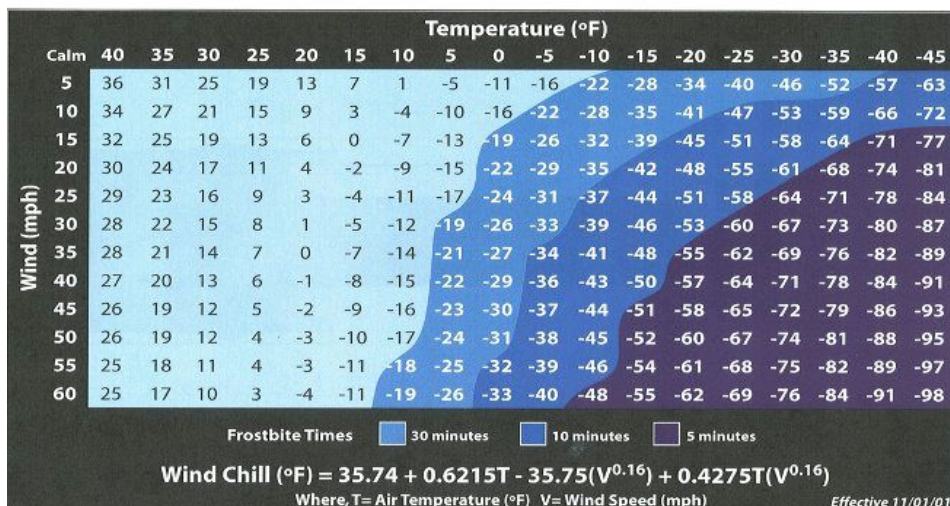

How can you find out if schools are closed?

On days when the weather is bad, listen to any local radio or television station for information about school closing. If you provided your email address and/or mobile phone number during enrollment, you will be contacted in the morning regarding a school closing via email, phone and text message. [You can also opt in now to receive MMSD text messages.](#) You may also check [our website.](#)

How Cold is Too Cold?

Generally, Shorewood Hills Elementary will bring students inside when temperatures (including wind chill) are -10 degrees Fahrenheit or lower.

Wind Chill Chart

Donate Your Winter Gear

Do you have snow pants or other winter gear that your children have outgrown? The FACE Committee and the health office would like to donate these items to students at Shorewood. Please bring any items you wish to donate to the office.

Save These Dates!

Poetry Cafe: Thursday, February 15th 5:30pm-7:30pm. 4K-5 kids & families are invited to write & perform poetry. All languages and styles of poetry welcome.

Family Showcase: Tuesday, February 27th 5:30pm-7:30pm. Come visit classrooms and Unified Arts to see your kids' accomplishments. Adult supervision is required at both events.

Vision/Hearing Screening

On December 7, all Kindergarteners, 3rd graders and 5th graders had their vision screened. In addition, all Kindergarteners had their hearing screened. If you do not hear from Donna or Kim in the health office, please assume that your student "passed" their screening. As always, screening does not detect all vision and hearing problems – if you suspect a problem, always consult your physician. THANK YOU to the following volunteers for giving their time to help us complete the screening in a timely manner: Santosh Mehta, Ruma Roy, Xi Zhang, Ziyu Qin, Hongmei Yu, Lisa Tiedt, Frank Cheng, and Jessica Fields. Amy Neeno-Eckwall – we appreciate the time and effort put into recruiting the volunteers. We could not have done it without you!!! Please call 204-1204 if you have questions.

After School Spanish Begins February 7th

Just a reminder that, after the winter break, Spanish classes will start back up on February 7th.

Support Students Experiencing Homelessness

Spreading the word is an easy way to raise money and awareness. Please like and share the first video, which will be posted on [Heartland Credit Union's Facebook page](#) next Wednesday, December 27.

Imagine Madison: Shaping the Future of our Community

To get started, visit the [Imagine Madison website](#) to participate in the interactive activities to voice your preferences and priorities. This survey ends on December 31, 2017.

Vote for the Spartans

Memorial is representing MMSD in the running to win FOX47's MSG 2 Teens competition! Voting ends Jan. 19 (scroll down on the page to vote).

Vacation Days at Aldo Leopold

Keep students engaged while on winter break!

Regent Soccer Club

Welcomes all Kindergartners to join their spring session. [Registration information.](#)

Basketball League, Grades K-3 Basketball League, Grades 4-8

Cooking with Chef Lily, Ages 5-8

At Meadowwood Library, December 29, 1:00pm.

Cooking with Chef Lily, Ages 9+

At Meadowwood Library, December 29, 3:00pm.

My Family New Year's Eve

At Monona Terrace, KEVA Sports Center, Madison Ice Arena and Hartmeyer Ice Arena. One ticket gets you into all four locations!